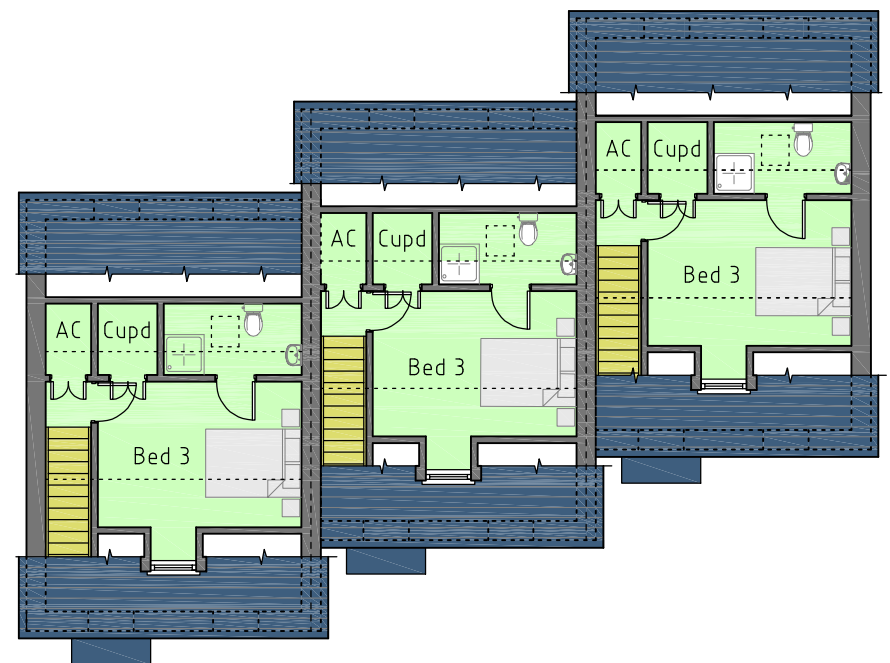

Ground Floor Plan

First Floor Plan

Attic Floor Plan

<p>Cela Associates Ltd Gwynt y Mynydd, Felinwynt, Penparc, Cardigan, Ceredigion, SA43 1RN cela.associates@gmail.com Mobile:- 07790136894</p>	<p>Revisions:-</p>	<p>Project:- Lle Dymunol, Hillside Road, Parcllyn, Aberporth, Cardigan.</p>	<p>Title:- Y Teifi - Floor Plans</p>	
			<p>Drawing No:- 1159/TYPE/3.3/1</p>	
			<p>Date:- Feb 2022</p>	<p>Scale:- NTS</p>