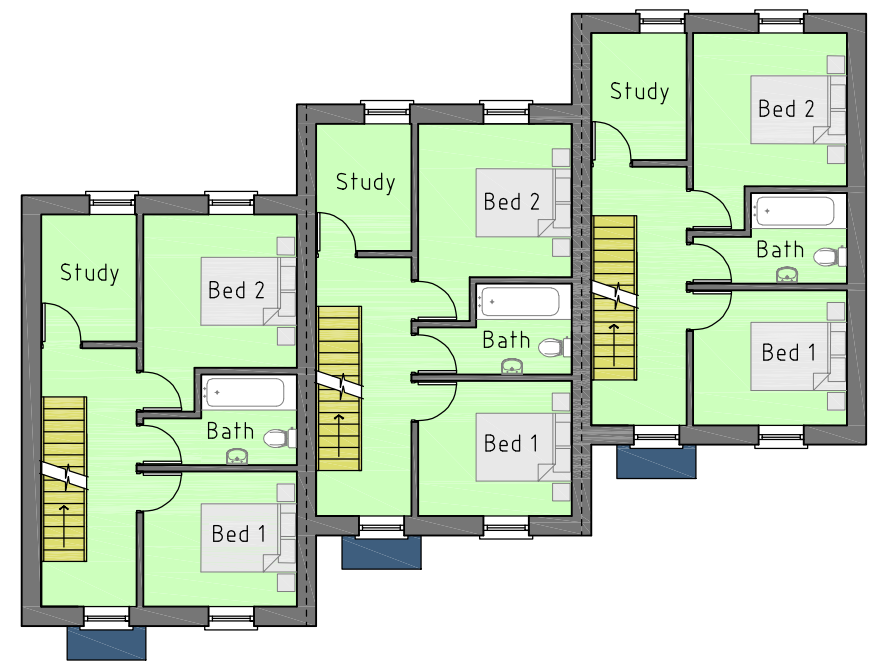

Ground Floor Plan

First Floor Plan

Attic Floor Plan

<p>Cela Associates Ltd Gwynt y Mynydd, Felinwynt, Penparc, Cardigan, Ceredigion, SA43 1RN cela.associates@gmail.com Mobile:- 07790136894</p>	<p>Revisions:-</p>	<p>Project:- Lle Dymunol, Hillside Road, Parcllyn, Aberporth, Cardigan.</p>	<p>Title:- Y Teifi - Floor Plans</p>	
			<p>Drawing No:- 1159/TYPE/3.3/1</p>	
			<p>Date:- Feb 2022</p>	<p>Scale:- NTS</p>